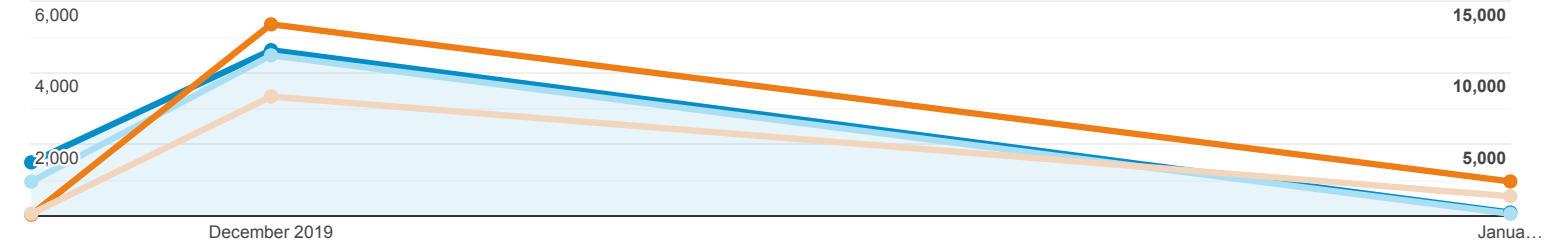

Audience Overview

All Users +0.00% Users

Nov 25, 2019 - Jan 1, 2020
Compare to: Nov 25, 2018 - Jan 1, 2019

Overview

Nov 25, 2019 - Jan 1, 2020: Users Pageviews
Nov 25, 2018 - Jan 1, 2019: Users Pageviews

Users -1.51% 6,143 vs 6,237	New Users -2.94% 6,109 vs 6,294	Sessions 51.15% 9,997 vs 6,614
Number of Sessions per User 53.46% 1.63 vs 1.06	Pageviews 39.70% 13,741 vs 9,836	Pages / Session -7.57% 1.37 vs 1.49
Avg. Session Duration -52.03% 00:00:30 vs 00:01:03	Bounce Rate 36.60% 77.61% vs 56.82%	

New Visitor Returning Visitor

Nov 25, 2019 - Jan 1, 2020

Nov 25, 2018 - Jan 1, 2019

Language	Users	% Users
1. en-us		
Nov 25, 2019 - Jan 1, 2020	5,967	96.82%
Nov 25, 2018 - Jan 1, 2019	6,062	97.41%
% Change	-1.57%	-0.61%
2. c		
Nov 25, 2019 - Jan 1, 2020	49	0.80%
Nov 25, 2018 - Jan 1, 2019	0	0.00%
% Change	100.00%	100.00%
3. es-xl		
Nov 25, 2019 - Jan 1, 2020	33	0.54%
Nov 25, 2018 - Jan 1, 2019	43	0.69%
% Change	-23.26%	-22.51%
4. es-us		
Nov 25, 2019 - Jan 1, 2020	30	0.49%