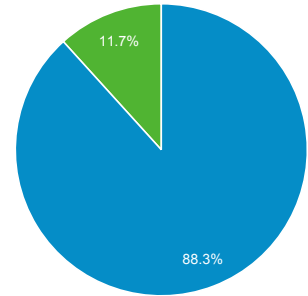

Audience Overview

All Users +0.00% Users

Nov 25, 2019 - Jan 1, 2020
Compare to: Nov 25, 2018 - Jan 1, 2019

Overview

Nov 25, 2019 - Jan 1, 2020: Users Pageviews
Nov 25, 2018 - Jan 1, 2019: Users Pageviews

Users -1.51% 6,143 vs 6,237	New Users -2.94% 6,109 vs 6,294	Sessions 51.15% 9,997 vs 6,614
Number of Sessions per User 53.46% 1.63 vs 1.06	Pageviews 39.70% 13,741 vs 9,836	Pages / Session -7.57% 1.37 vs 1.49
Avg. Session Duration -52.03% 00:00:30 vs 00:01:03	Bounce Rate 36.60% 77.61% vs 56.82%	

New Visitor Returning Visitor

Nov 25, 2019 - Jan 1, 2020

Nov 25, 2018 - Jan 1, 2019

Language	Users	% Users
1. en-us		
Nov 25, 2019 - Jan 1, 2020	5,967	96.82%
Nov 25, 2018 - Jan 1, 2019	6,062	97.41%
% Change	-1.57%	-0.61%
2. c		
Nov 25, 2019 - Jan 1, 2020	49	0.80%
Nov 25, 2018 - Jan 1, 2019	0	0.00%
% Change	100.00%	100.00%
3. es-xl		
Nov 25, 2019 - Jan 1, 2020	33	0.54%
Nov 25, 2018 - Jan 1, 2019	43	0.69%
% Change	-23.26%	-22.51%
4. es-us		
Nov 25, 2019 - Jan 1, 2020	30	0.49%