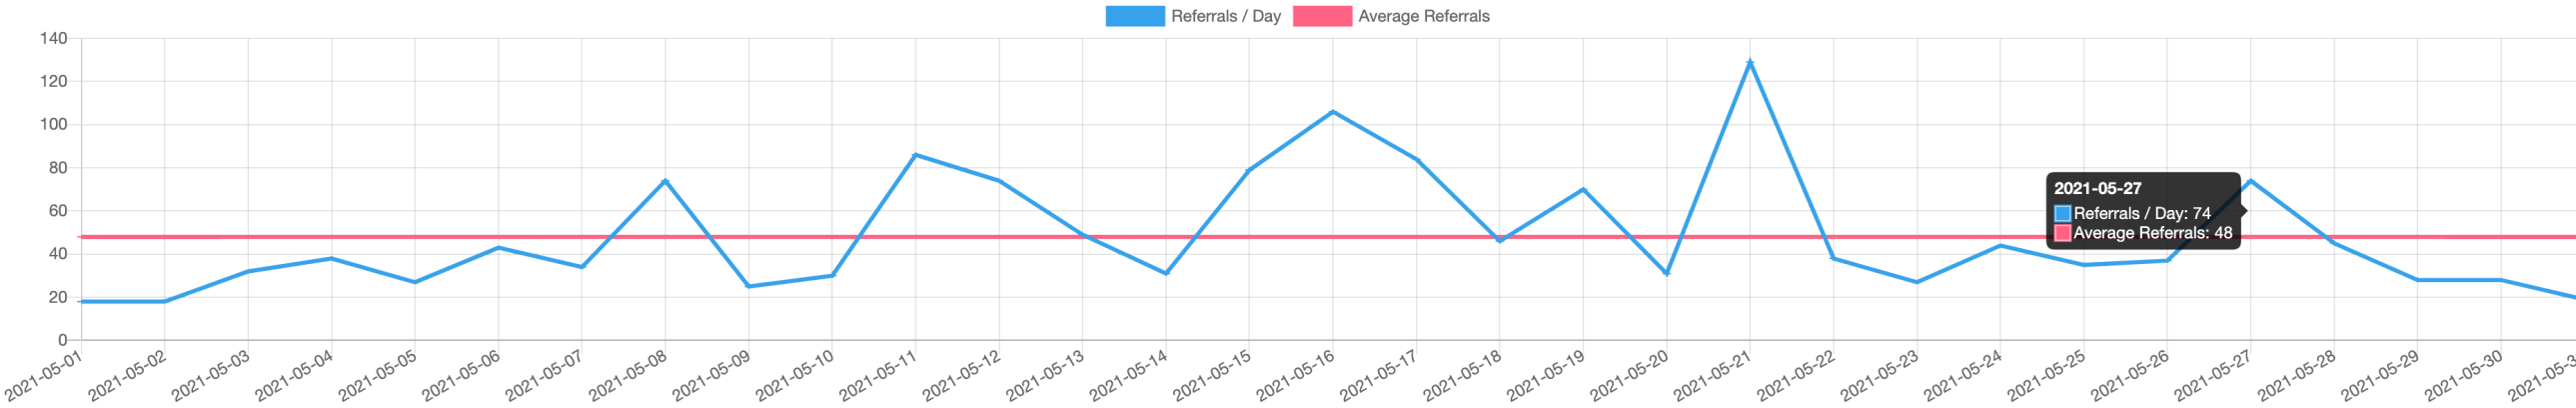

**Website: visitmendocino.com**

Report Start Date

05/01/2021

Report End Date

05/31/2021

**Referrals** [Line Graph](#) | [Bar Graph](#)

**Searches by Category**

TOTAL	ALL LODGING	FARM STAYS	HOTELS & MOTELS	INNS AND BED & BREAKFASTS	RESORTS	RV & CAMPGROUNDS	VACATION RENTALS
982	908	6	26	5	16	10	11

**Searches by Campaign**

TOTAL	DIRECT	MENDOCINO-HEADERNV-BOOKINGWIDGET-CUSTOM-CUSTOM-LODGINGS	MENDOCINO-HEADERNV-BOOKINGWIDGET-CUSTOM-LODGINGS	MENDOCINO-HEADERNV-BOOKINGWIDGET-LODGINGS	MENDOCINO-HOME-BOOKINGWIDGET	MENDOCINO-HOME-BOOKINGWIDGET-LODGINGS	MOBILE	TABLET
982	2	8	14	236	132	33	533	24