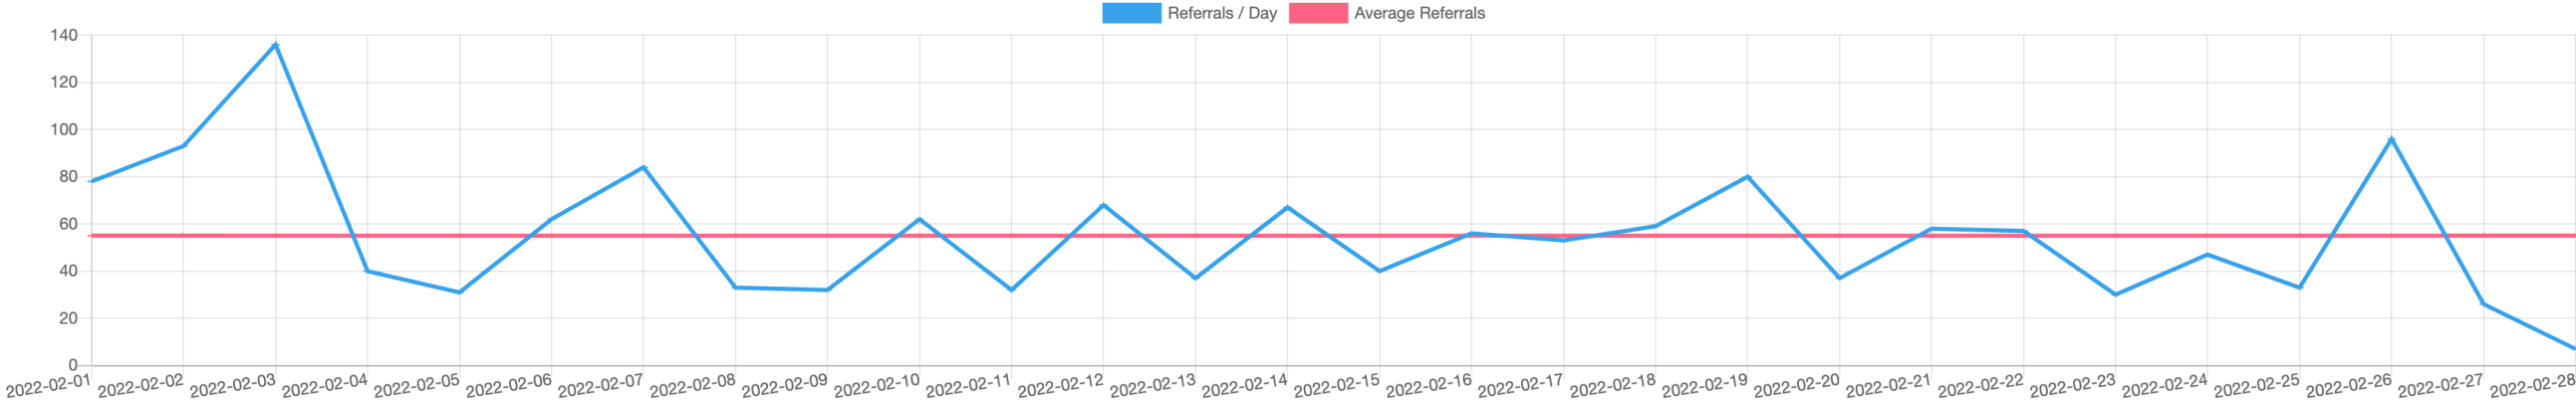

**Website: visitmendocino.com**

Report Start Date

02/01/2022

Report End Date

02/28/2022

**Referrals** [Line Graph](#) | [Bar Graph](#)

**Searches by Category**

TOTAL	ALL LODGING	FARM STAYS	HOTELS & MOTELS	INNS AND BED & BREAKFASTS	RESORTS	RV & CAMPGROUNDS	VACATION RENTALS
1698	1420	35	68	58	35	31	51

**Searches by Campaign**

TOTAL	DIRECT	MENDOCINO-HEADERNAV-BOOKINGWIDGET-CUSTOM-LODGINGS	MENDOCINO-HEADERNAV-BOOKINGWIDGET-LODGINGS	MENDOCINO-HOME-BOOKINGWIDGET	MENDOCINO-HOME-BOOKINGWIDGET-LODGINGS	MOBILE	TABLET
1698	1	7	93	197	50	1262	88