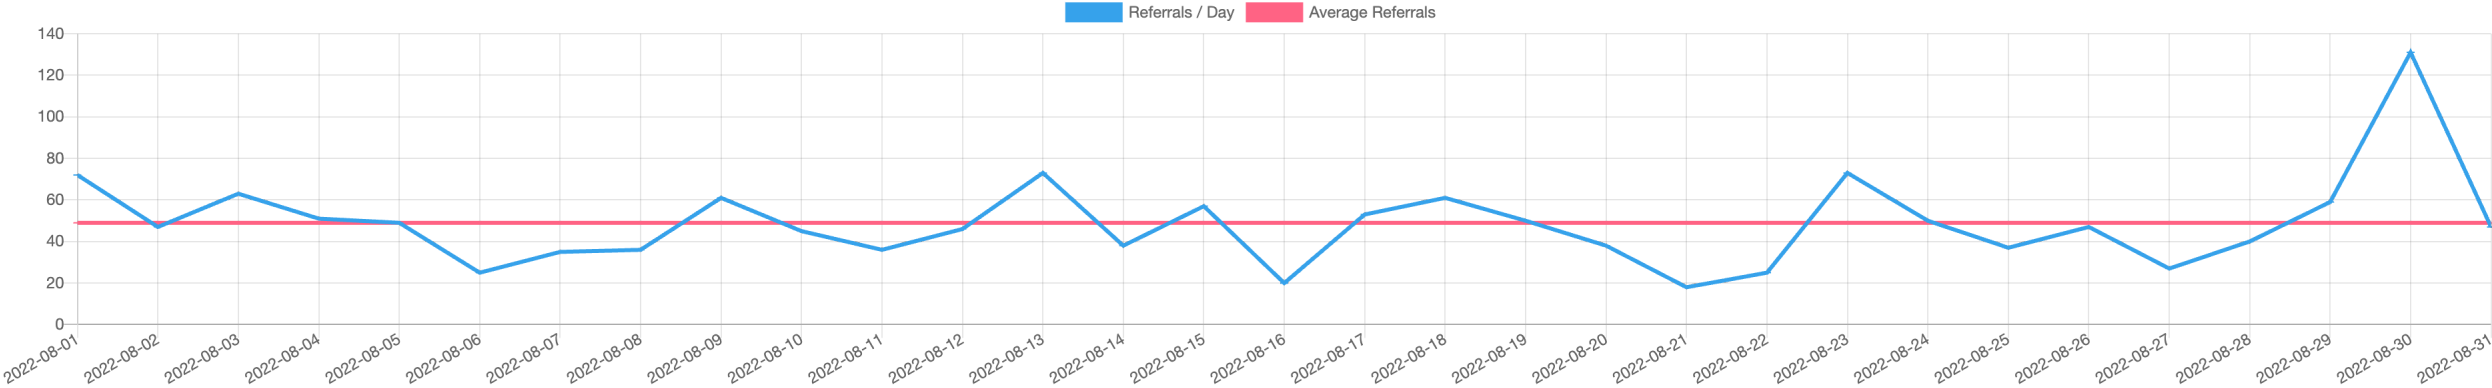

Website: visitmendocino.com

Report Start Date

08/01/2022

Report End Date

08/31/2022

Referrals [Line Graph](#) | [Bar Graph](#)

Searches by Category

TOTAL	ALL LODGING	FARM STAYS	HOTELS & MOTELS	INNS AND BED & BREAKFASTS	RESORTS	RV & CAMPGROUNDS	VACATION RENTALS
1841	1582	19	70	72	29	33	36

Referrals By Category

TOTAL	ALL LODGING	FARM STAYS	HOTELS & MOTELS	INNS AND BED & BREAKFASTS	RESORTS	RV & CAMPGROUNDS	VACATION RENTALS
1510	1286	29	35	62	25	38	35

Referrals By Button

TOTAL	BOOKDIRECT BUTTON	GET PHONE LINK	PICTURE LINK	TITLE	WEBSITE
1510	252	7	587	314	350