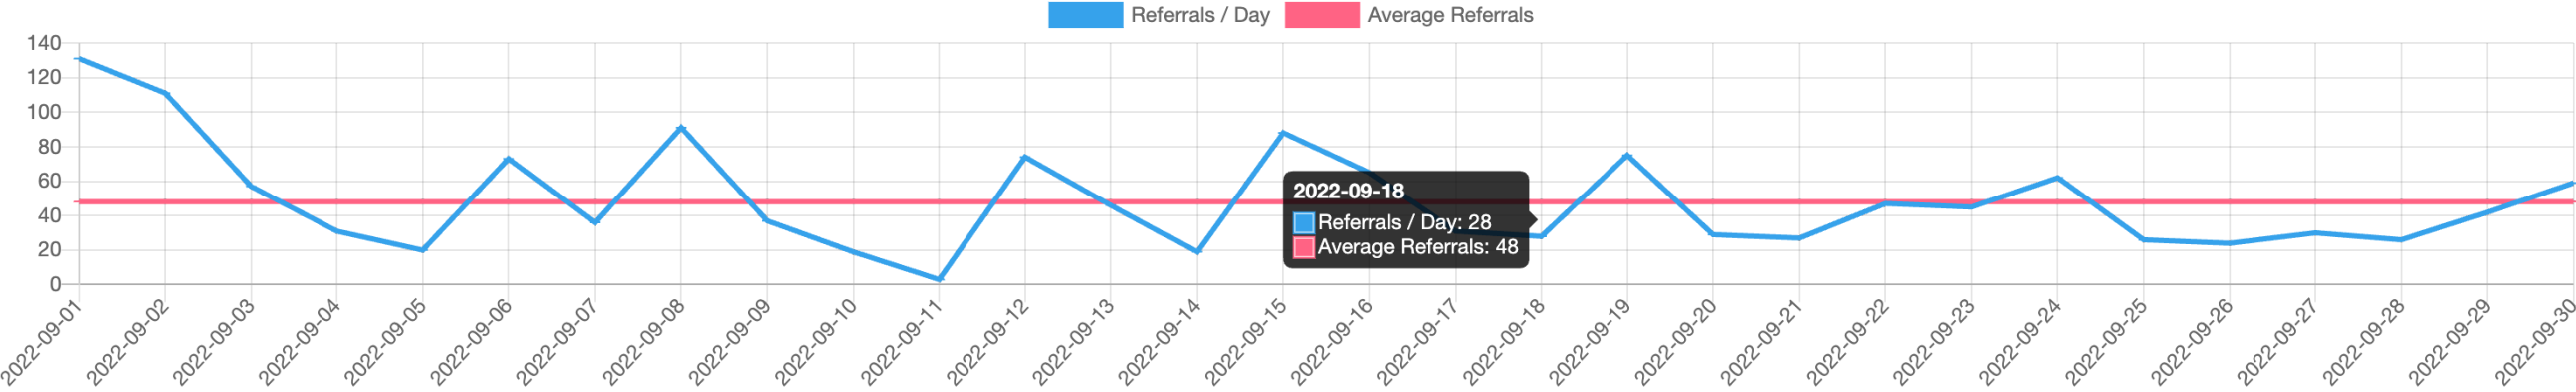

Website: visitmendocino.com

Report Start Date

09/01/2022

Report End Date

09/30/2022

Referrals [Line Graph](#) | [Bar Graph](#)

Searches by Category

TOTAL	ALL LODGING	FARM STAYS	HOTELS & MOTELS	INNS AND BED & BREAKFASTS	RESORTS	RV & CAMPGROUNDS	VACATION RENTALS
1390	1166	20	59	44	39	37	25

Searches by Campaign

TOTAL	DIRECT	MENDOCINO-HEADERNAV-BOOKINGWIDGET	MENDOCINO-HEADERNAV-BOOKINGWIDGET-CUSTOM-LODGINGS	MENDOCINO-HEADERNAV-BOOKINGWIDGET-LODGINGS	MENDOCINO-HOME-BOOKINGWIDGET	MENDOCINO-HOME-BOOKINGWIDGET-LODGINGS	MOBILE	TABLET
1390	1	7	3	118	127	63	1032	39