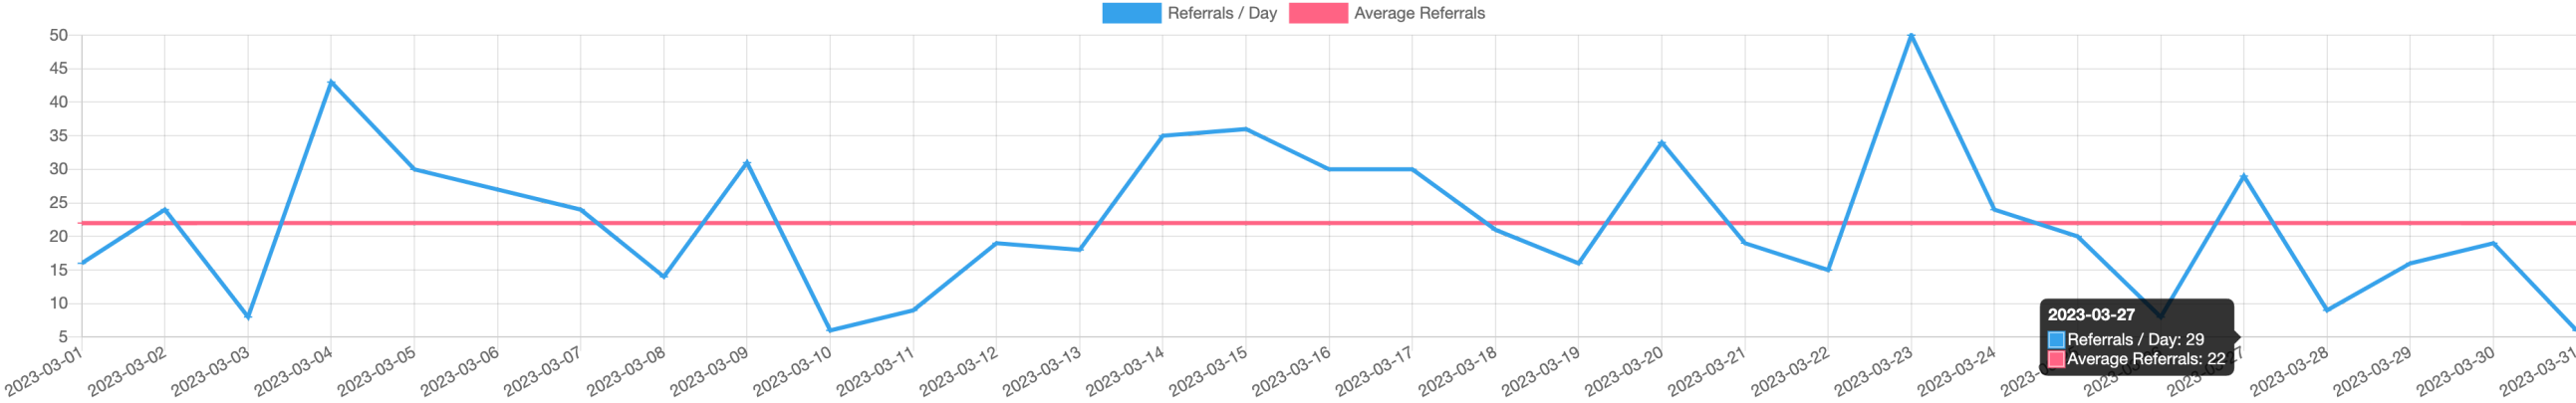

Website: visitmendocino.com

Report Start Date

03/01/2023

Report End Date

03/31/2023

Referrals [Line Graph](#) | [Bar Graph](#)

Searches by Category

TOTAL	ALL LODGING	FARM STAYS	HOTELS & MOTELS	INNS AND BED & BREAKFASTS	RESORTS	RV & CAMPGROUNDS	VACATION RENTALS
870	729	17	39	36	17	13	19

Searches by Campaign

TOTAL	DIRECT	MENDOCINO-HEADERNAV-BOOKINGWIDGET-CUSTOM-LODGINGS	MENDOCINO-HEADERNAV-BOOKINGWIDGET-LODGINGS	MENDOCINO-HOME-BOOKINGWIDGET	MENDOCINO-HOME-BOOKINGWIDGET-LODGINGS	MOBILE	TABLET
870	1	1	59	117	52	599	41

Referrals By Category

TOTAL	ALL LODGING	FARM STAYS	HOTELS & MOTELS	INNS AND BED & BREAKFASTS	RESORTS	RV & CAMPGROUNDS	VACATION RENTALS
686	559	11	20	46	12	11	27

Referrals By Button