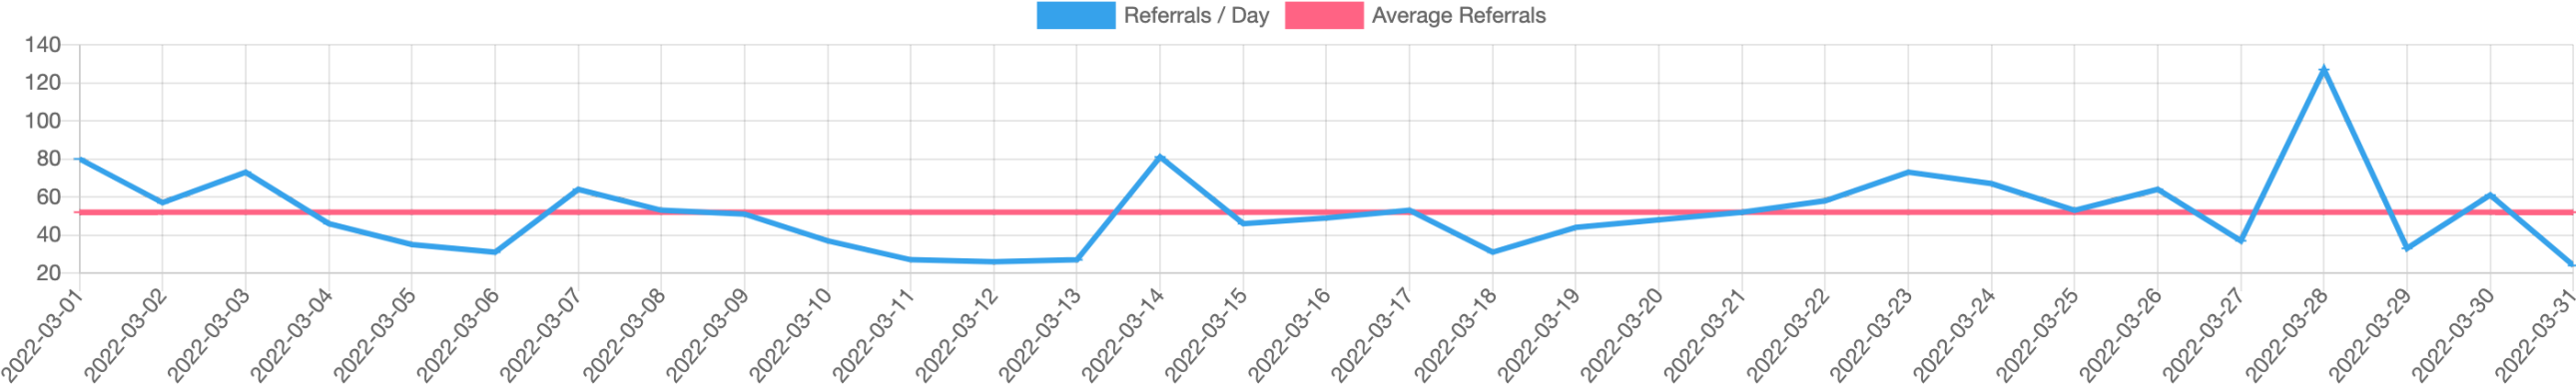

Website: visitmendocino.com

Report Start Date

03/01/2022

Report End Date

03/31/2022

Referrals [Line Graph](#) | [Bar Graph](#)

Searches by Category

TOTAL	ALL LODGING	FARM STAYS	HOTELS & MOTELS	INNS AND BED & BREAKFASTS	RESORTS	RV & CAMPGROUNDS	VACATION RENTALS
1746	1441	38	61	47	59	46	54