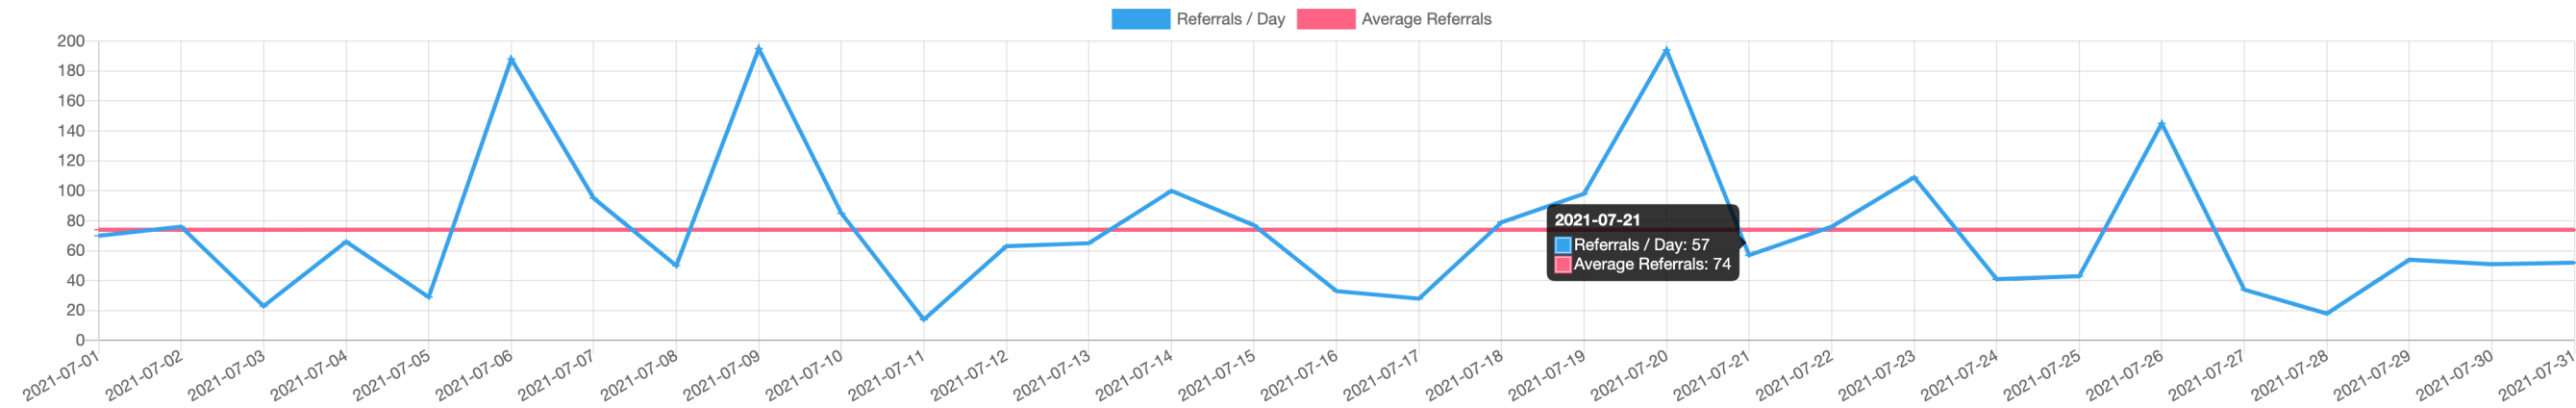

Report Start Date

07/01/2021 📅

Report End Date

07/31/2021 📅

Referrals [Line Graph](#) | [Bar Graph](#)

Searches by Category

TOTAL	ALL LODGING	FARM STAYS	HOTELS & MOTELS	INNS AND BED & BREAKFASTS	RESORTS	RV & CAMPGROUNDS	VACATION RENTALS
1543	1406	15	26	52	15	18	11

Searches by Campaign

TOTAL	DIRECT	MENDOCINO-HEADERNV-BOOKINGWIDGET	MENDOCINO-HEADERNV-BOOKINGWIDGET-CUSTOM-CUSTOM-CUSTOM-LODGINGS	MENDOCINO-HEADERNV-BOOKINGWIDGET-CUSTOM-LODGINGS	MENDOCINO-HEADERNV-BOOKINGWIDGET-LODGINGS	MENDOCINO-HOME-BOOKINGWIDGET	MENDOCINO-HOME-BOOKINGWIDGET-LODGINGS	MOBILE	TABLET
1543	18	5	1	14	322	185	106	846	46